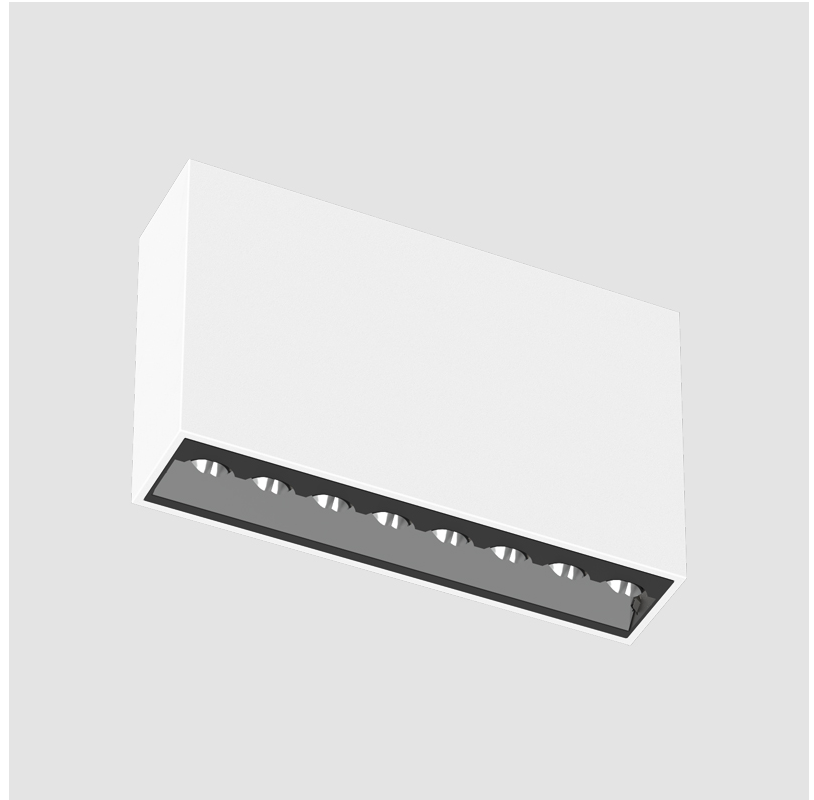

PROJECT	_____
TYPE	_____
SPECIFIER	_____
QUANTITY	_____
DATE	_____

MAGIQ HOLLOW WALLWASH SURFACE

A3D187-

base number Color Finish Finishes
 Temperature Options (Diamond)

- To build a product code in our configurator select the specify button on the base model # product page
- To build a manual product code on this datasheet choose from the options listed below in blue font and add the suffix to the base model #

GENERAL

Series: Magiq Hollow Wallwash
 Subseries: Magiq Hollow Wallwash
 Partner: Prolicht
 Division: Architectural
 Installation: Surface
 Product Type: Wallwash
 Mounting Location: Ceiling
 Light Distribution: Direct

Holder Finish: WHI / BLK
 Fixture Material: Aluminum Die Cast

ELECTRICAL

Lamp Type: LED (Zhaga Standard)
 Input Wattage (W): 19
 Total Output Wattage (W): 17.3
 Dimming: Tri-Mode (Non-Dimming and Phase Dimming (120Vac only) and 0-10V Dimming)
 Driver Included: Yes
 Driver Location: Integrated
 Driver Type: Constant Current - Universal
 Driver Class: Class 1
 Input Voltage (V): 120 - 277
 Constant Current (MA): 700mA

OPTICAL

Adjustability: Fixed

RATINGS AND CERTIFICATIONS

Certified By: Certified for North American Standards
 IP rating: IP20

MAGIQ HOLLOW WALLWASH SURFACE

A3D187-

PROJECT _____

TYPE _____